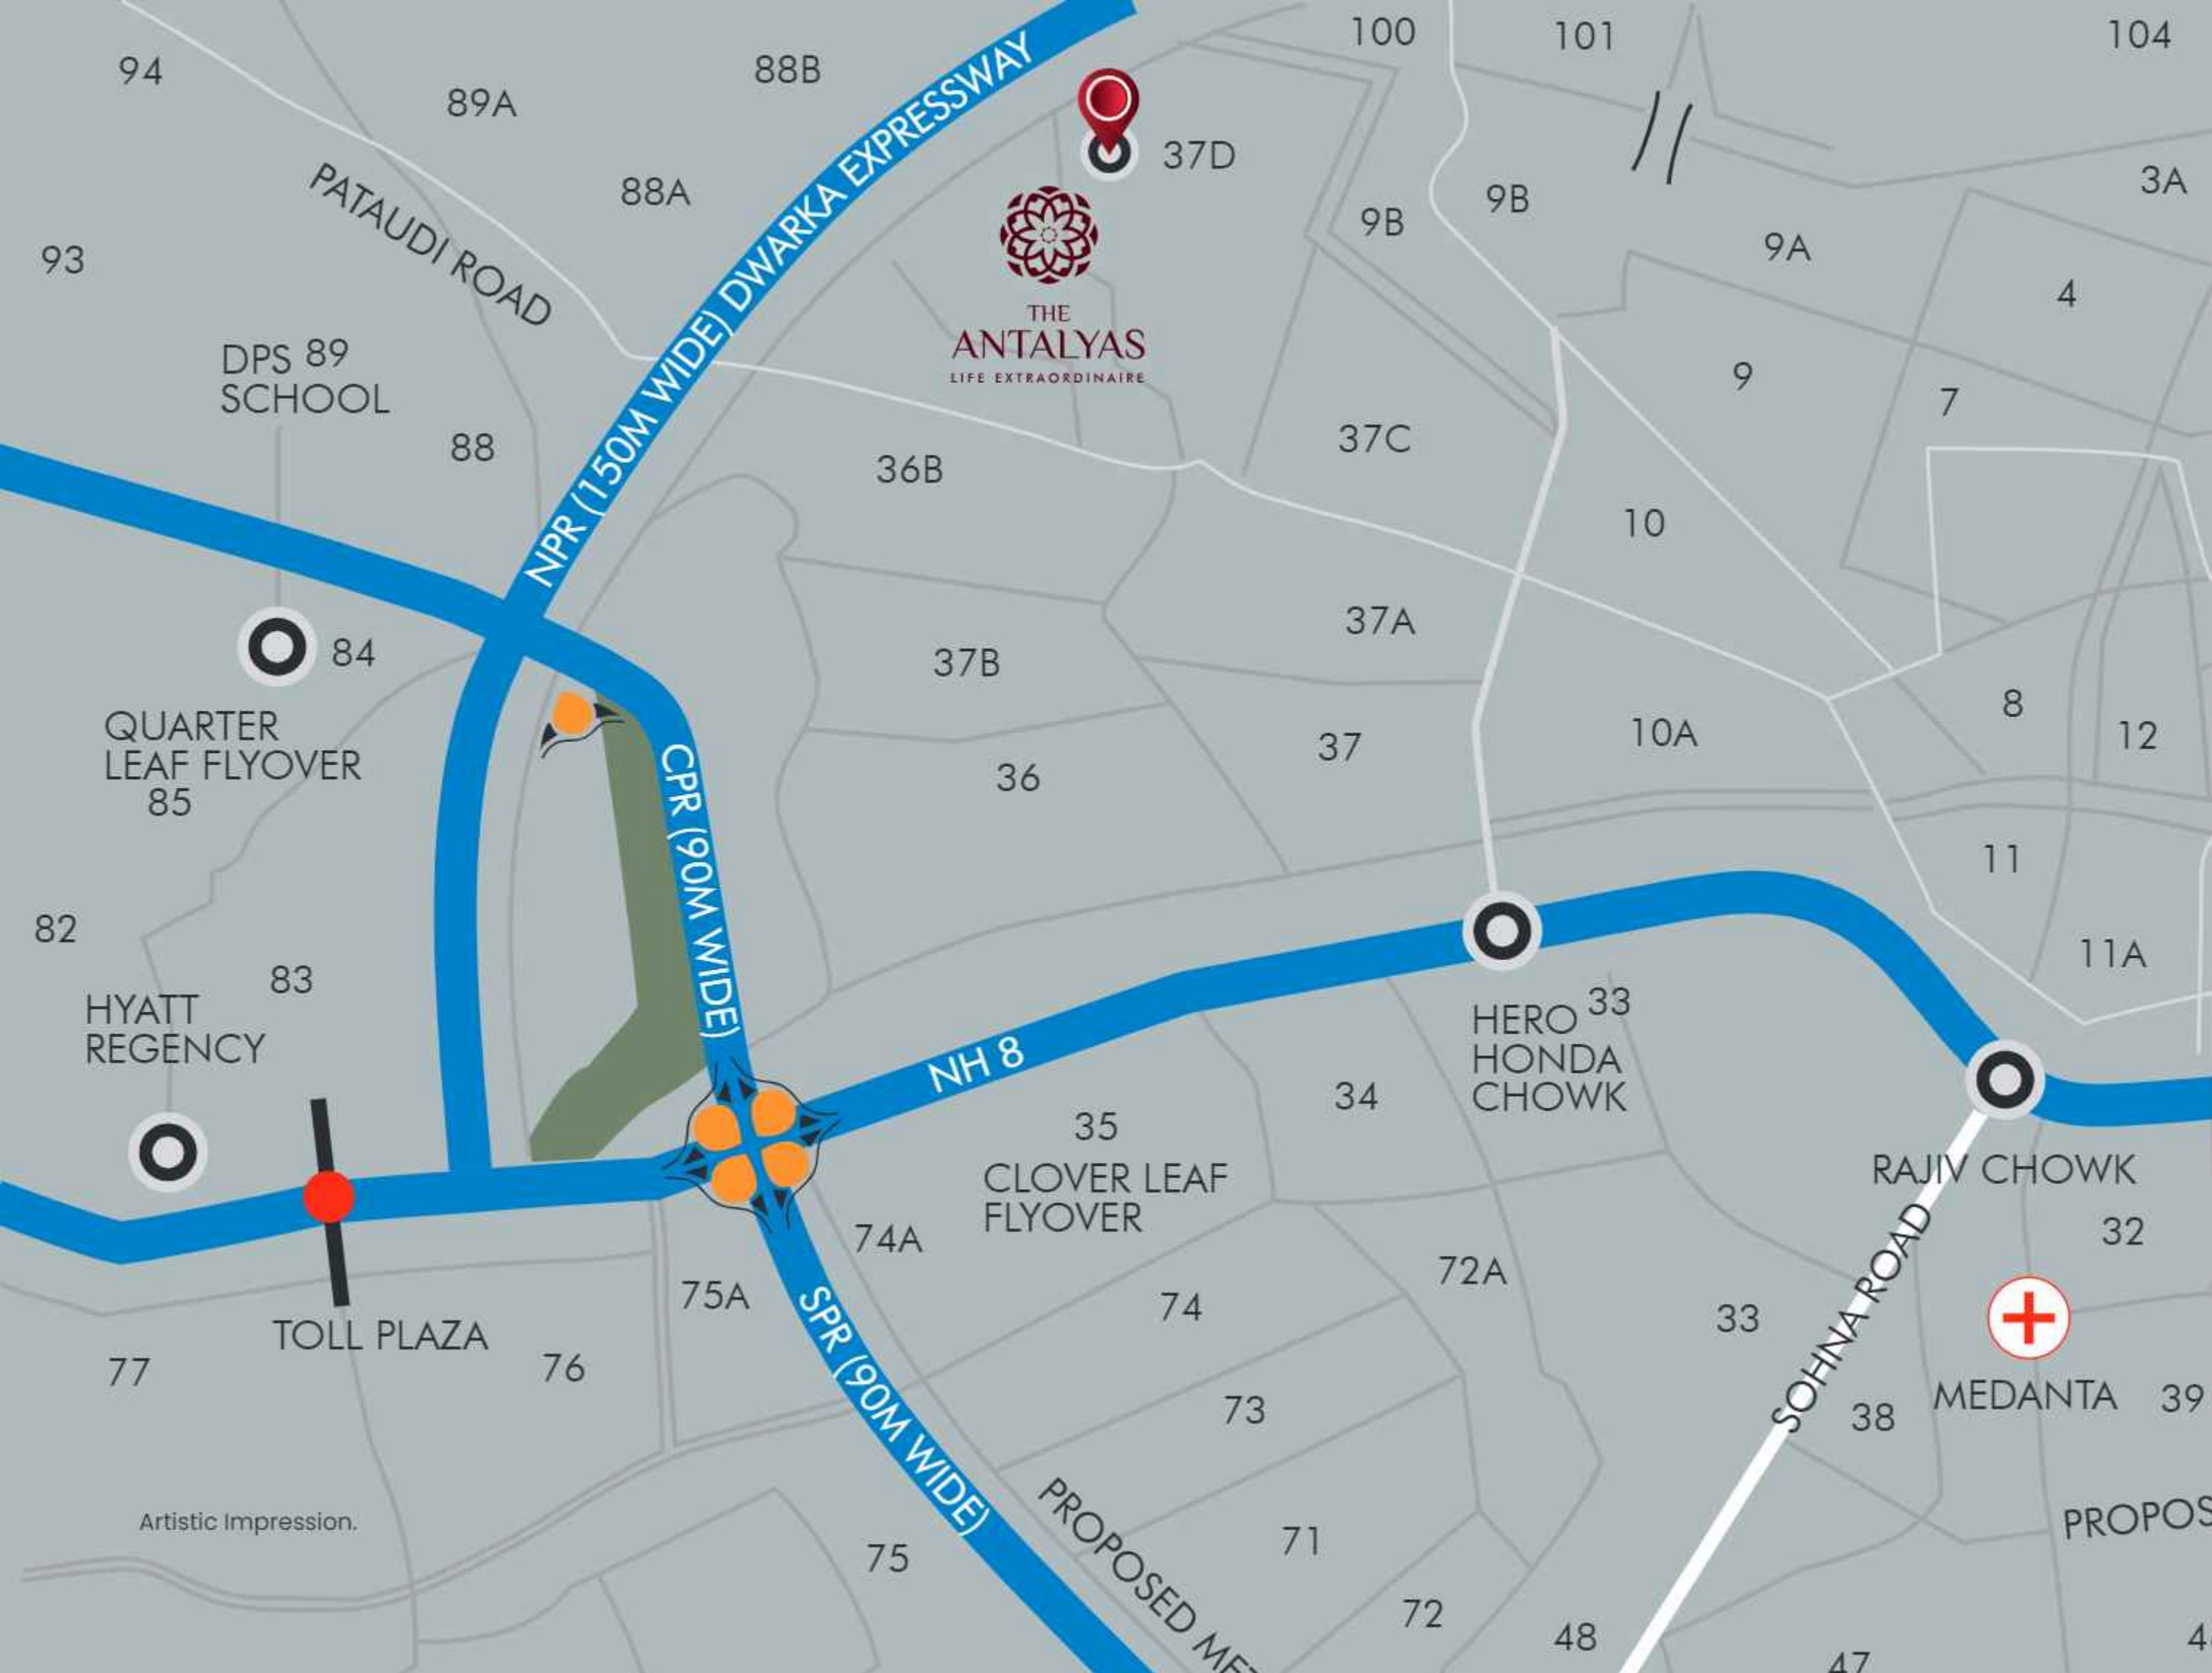

Location Map - The Antalyas

LEGEND	DISTANCE (Approx)
NH 48	4.5 Kms
IGI Airport	21 Kms
Cybercity	17 Kms
Dwarka	15 Kms
IFFCO Chowk	15 Kms
NPR (Dwarka Expressway)	0.5 Kms
MG Road	15 Kms
Hero Honda Chowk	6 Kms
Rajiv Chowk	9 Kms

Artistic Impression.

Site landscape layout: The Antalyas, Sector 37D, Gurugram.

LEGEND

- | | | | | |
|------------------------------|-----------------------------|---------------------------|-----------------------|-----------------------|
| 1. ENTRANCE GATEWAY | 7. STAGE | 13. SKATE PARK | 19. YOGA/MEDITATION | 25. OUTDOOR PLAY LAWN |
| 2. ENTRANCE WATER FEATURE | 8. ELEVATED DECK | 14. CRICKET PITCH | 20. ELDERLY GARDEN | 26. BUFFER PLANTING |
| 3. WALKWAY CUM JOGGING TRACK | 9. BOUNDARY PLANTATION | 15. BADMINTON COURT | 21. SEATING PLAZA | 27. LOBBY DROPOFF |
| 4. DRIVEWAY | 10. PALM GROVE | 16. HALF BASKETBALL COURT | 22. EVENT LAWN | 28. RAISED PLANTER |
| 5. DRIVEOVER LANDSCAPE | 11. AMPHITHEATER WITH STAGE | 17. PET PARK | 23. FITNESS STATION | 29. CLUB |
| 6. PARTY LAWN | 12. KIDS PLAY AREA | 18. SEATING AREA | 24. TODDLER PLAY AREA | |