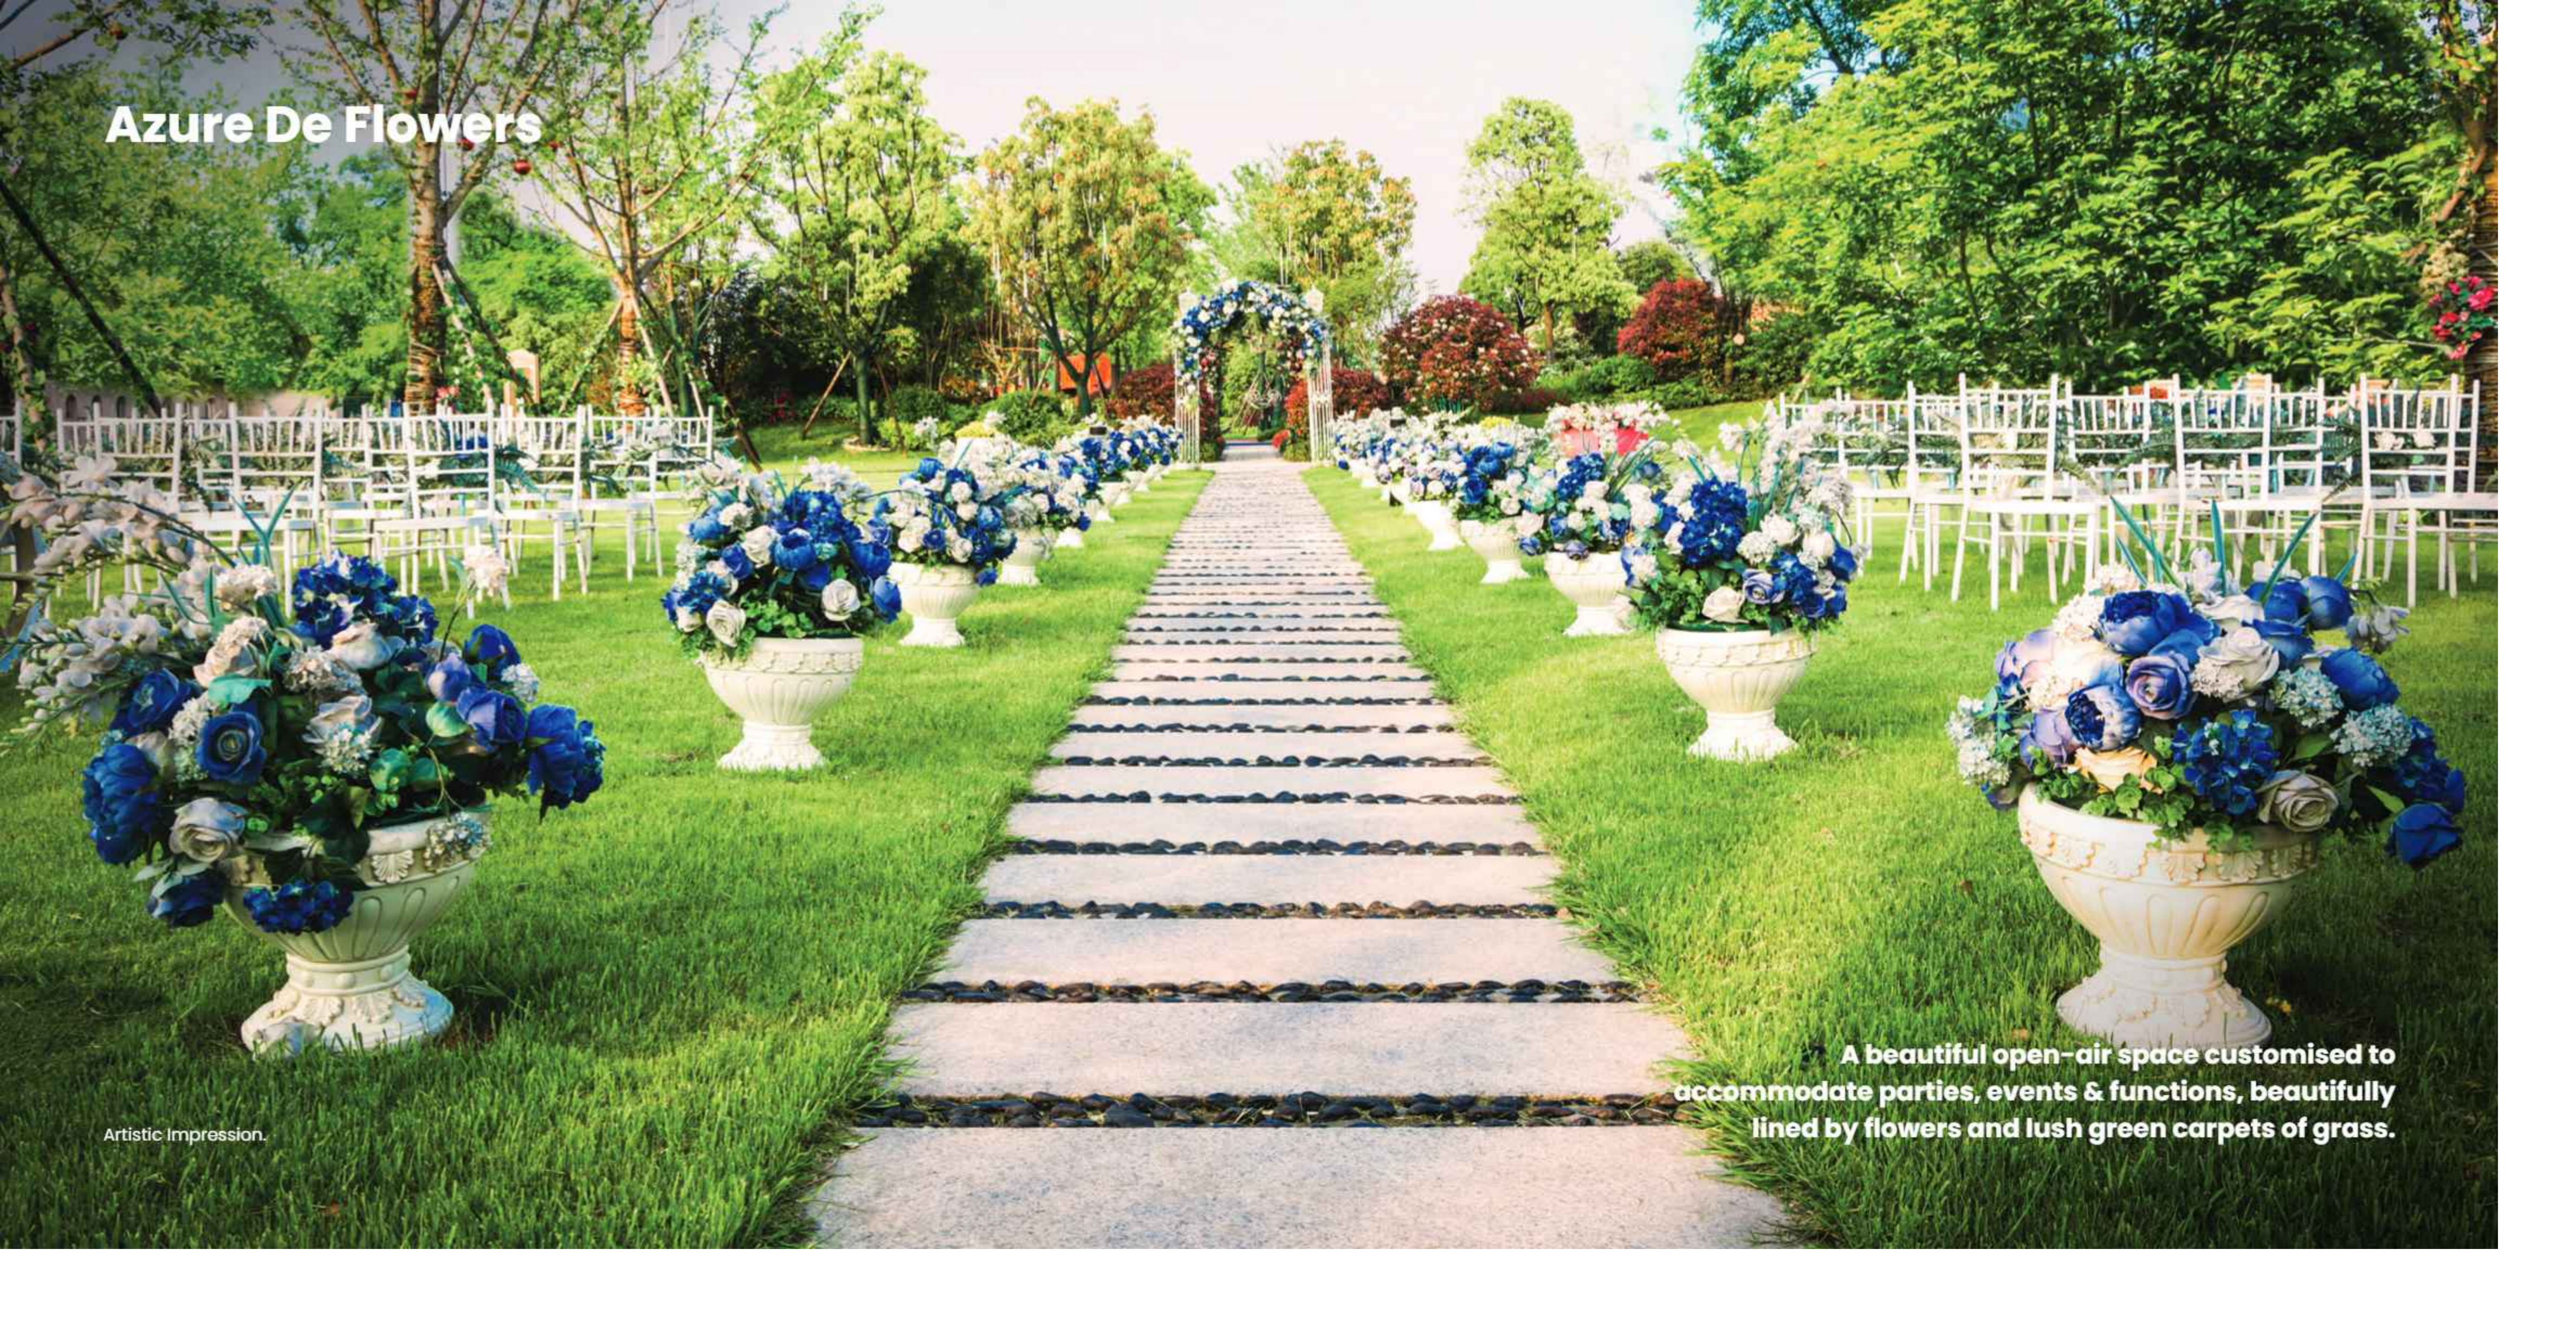

Azure De Flowers

Artistic Impression.

A beautiful open-air space customised to accommodate parties, events & functions, beautifully lined by flowers and lush green carpets of grass.