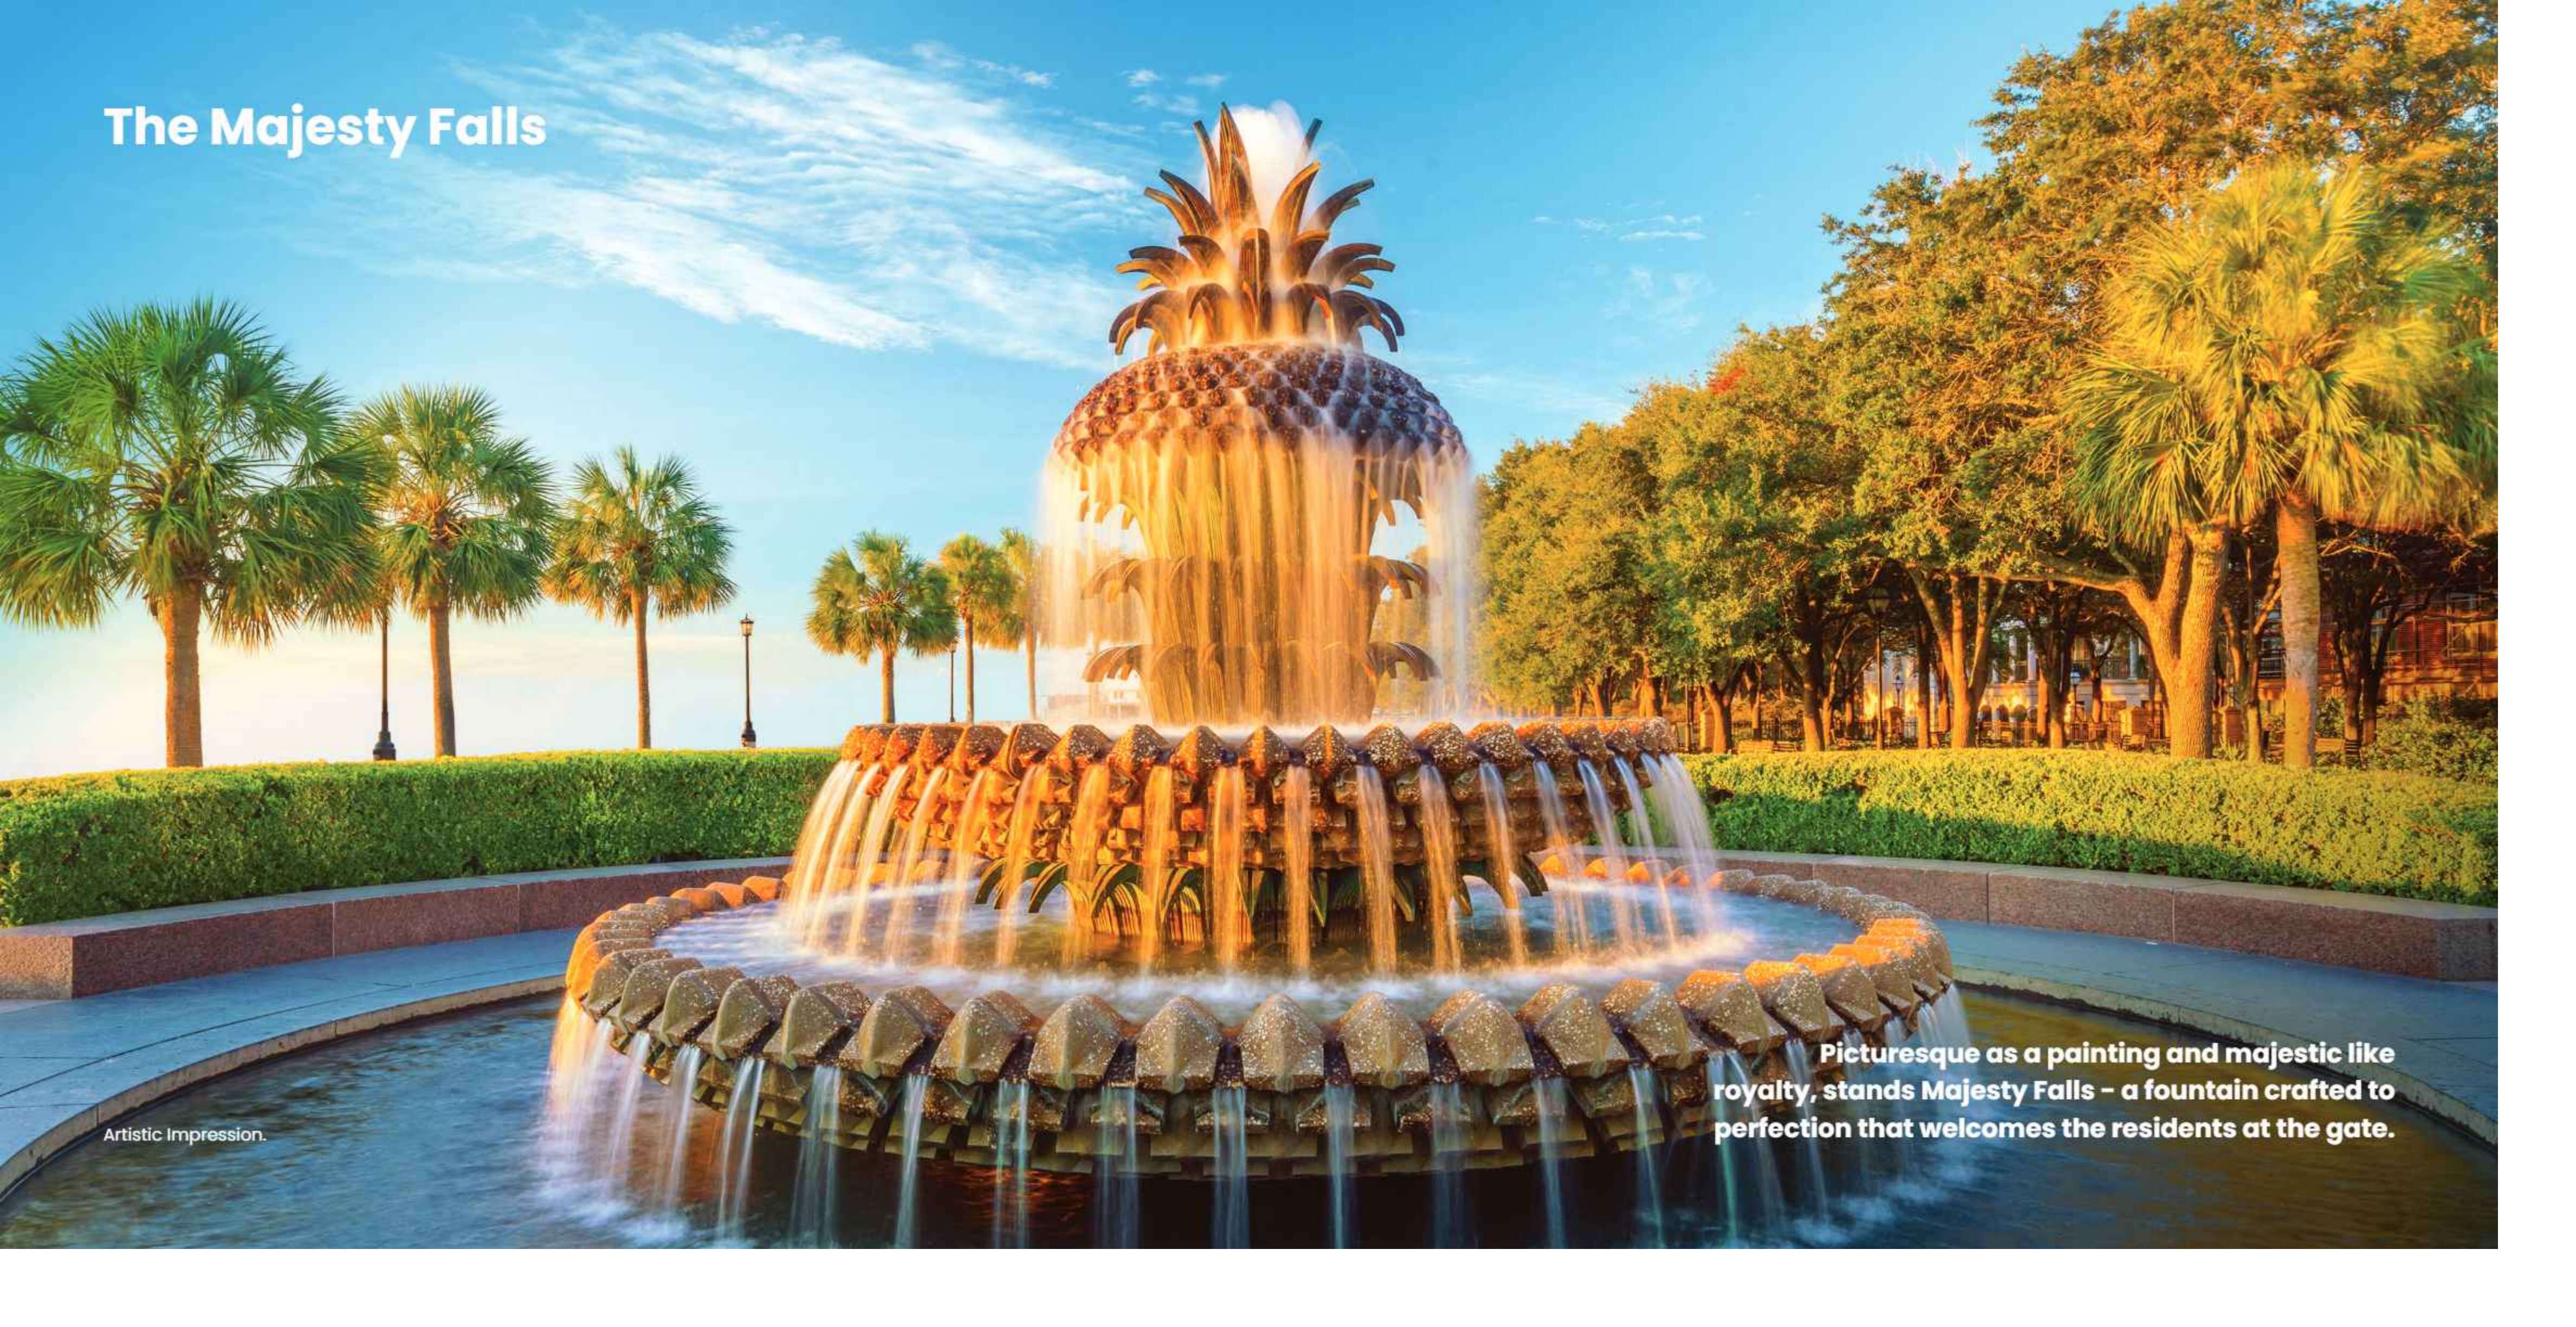

The Pawwfect Park

Artistic Impression.

**Off-the-leash pet ground where canines and
pooches meet each other and interact with human beings
while enjoying a large open area where they can play.**

The Majesty Falls