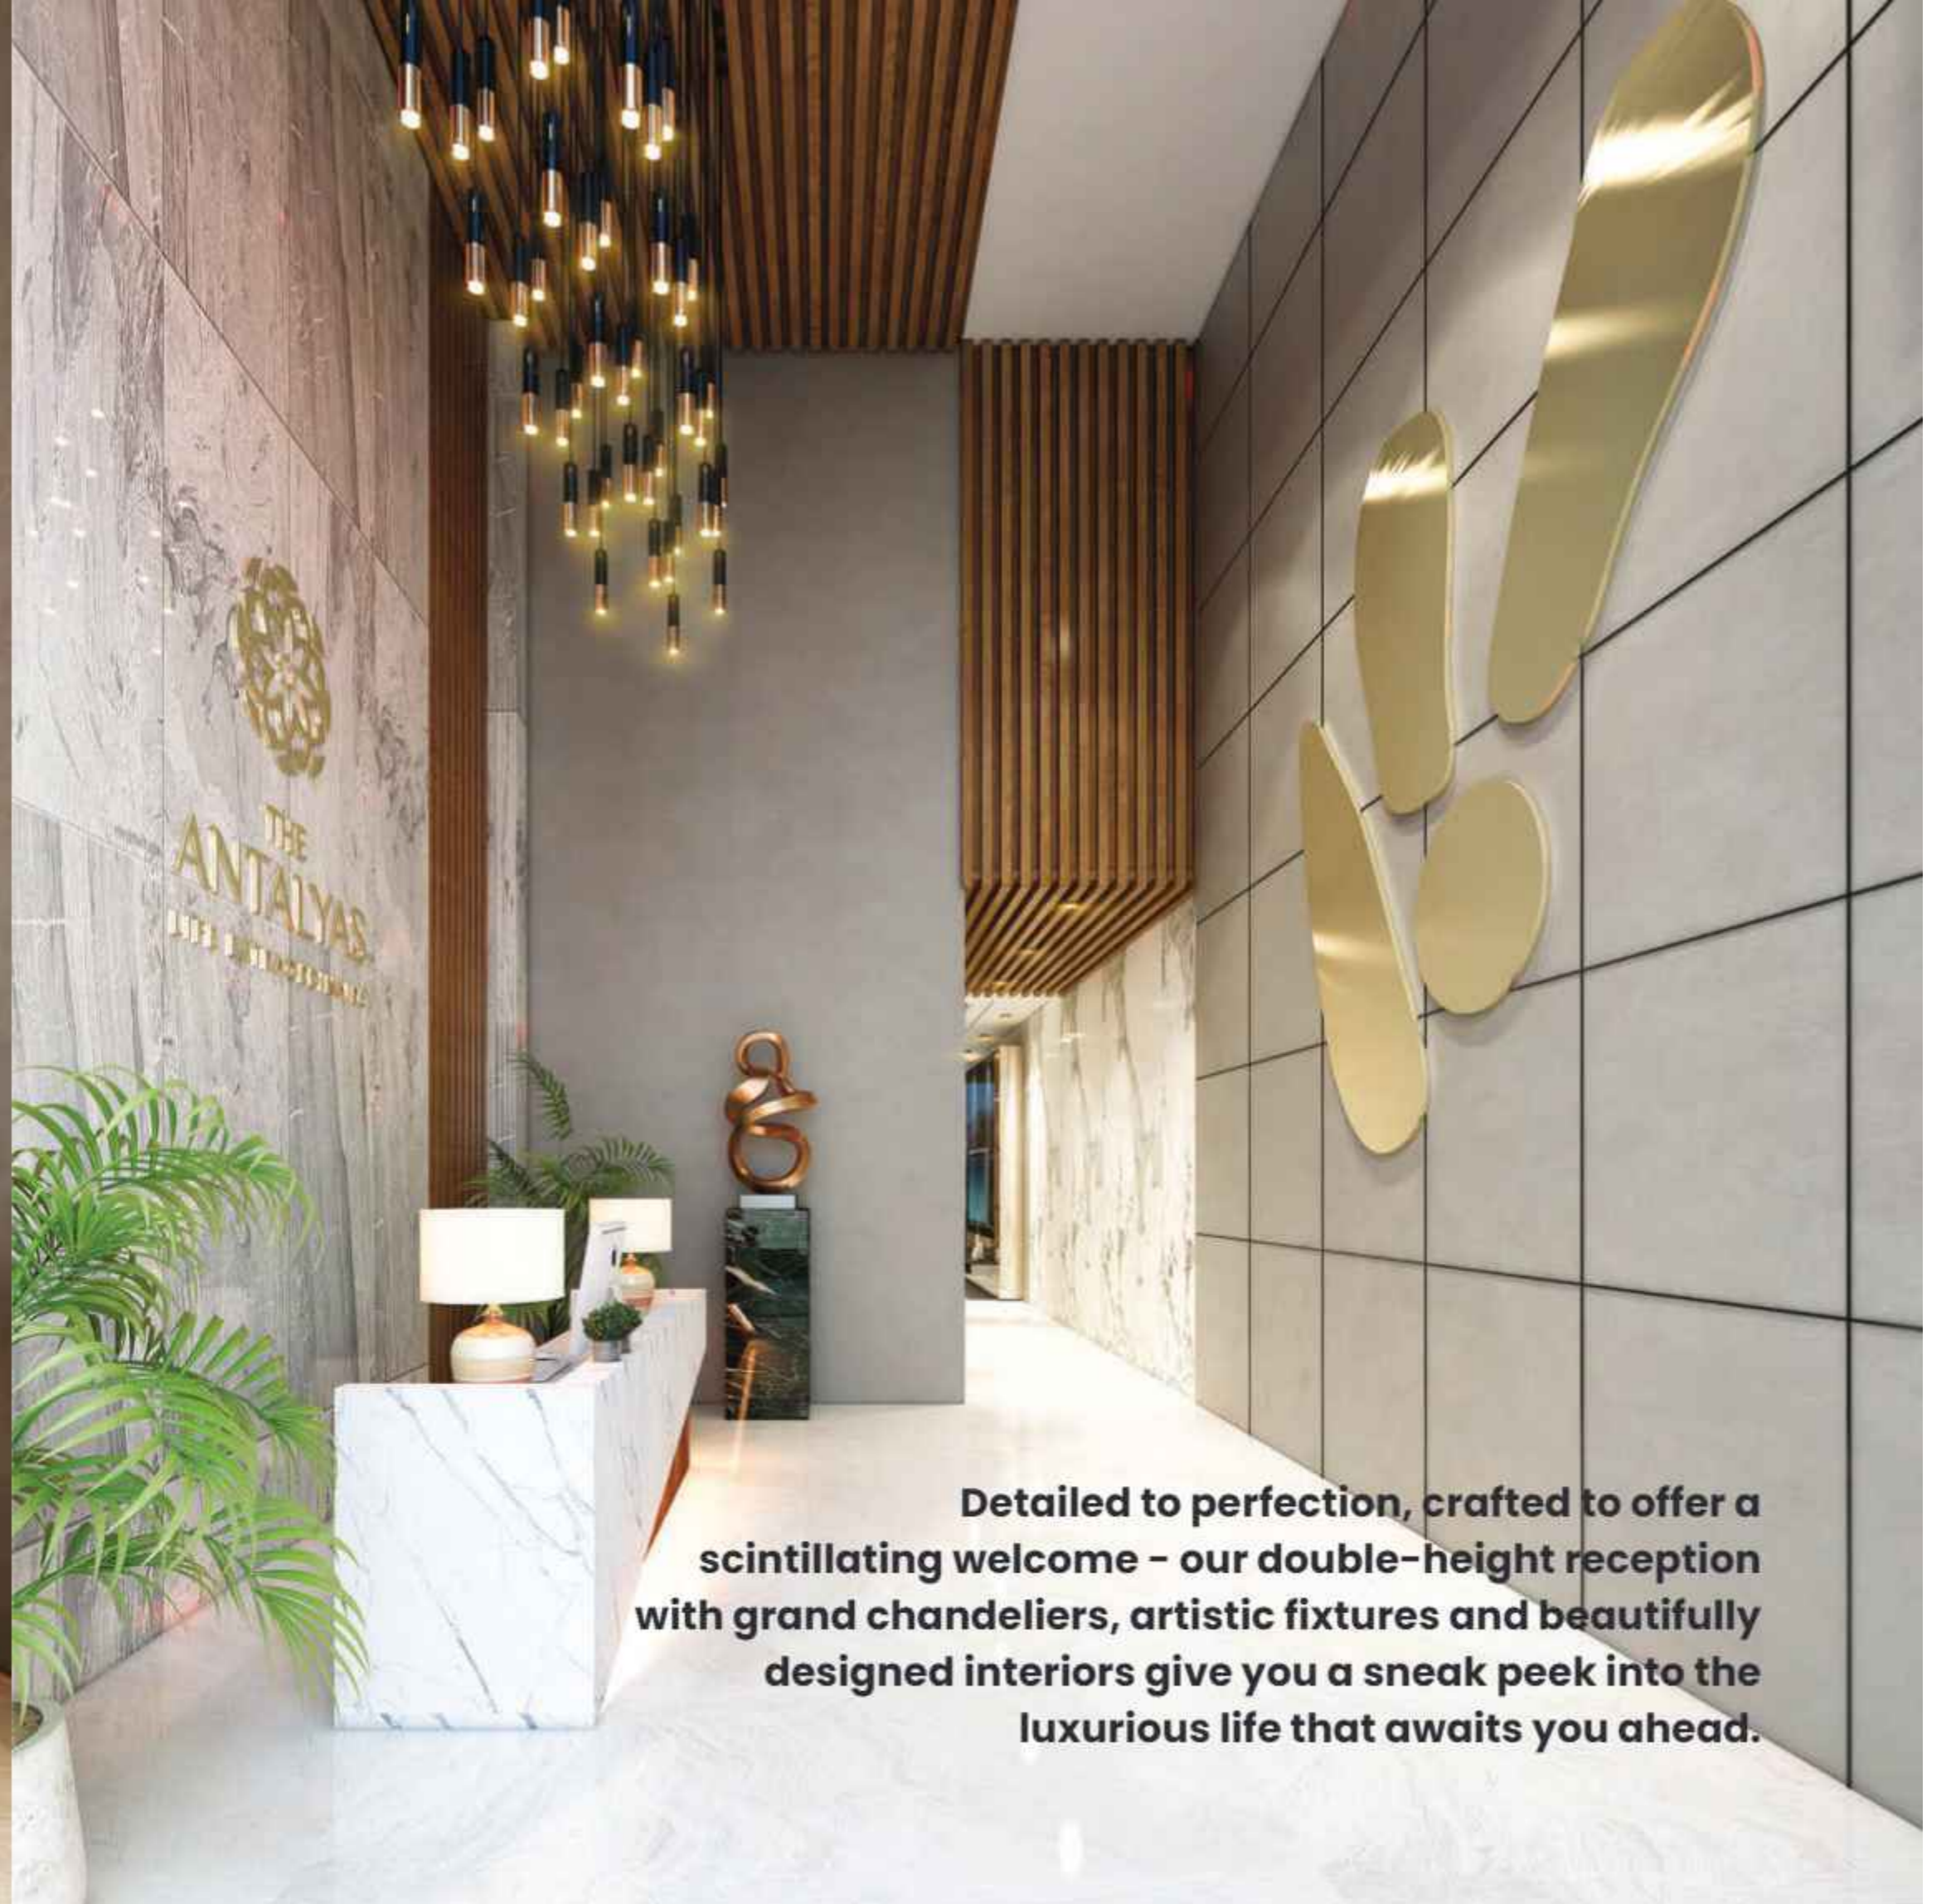

Super Area:
2390 Sq.Ft.

Artistic Impression.

The Aureate Lobby

Artistic Impression.

Detailed to perfection, crafted to offer a scintillating welcome - our double-height reception with grand chandeliers, artistic fixtures and beautifully designed interiors give you a sneak peek into the luxurious life that awaits you ahead.