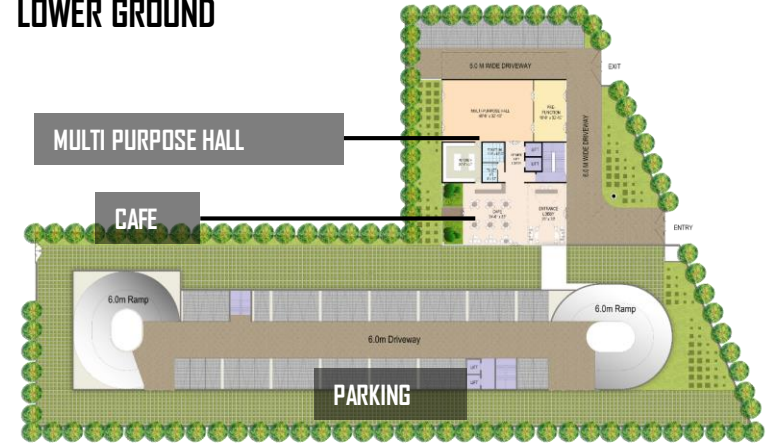

That Is Set To Become the Beacon Of Luxury,
Adorned By A Waterfall Design

A UNIQUE CONCEPT OF ZONING AND CONNECTIVITY

- The club's program is distributed across the **ground floor** and the **rooftop**
- These are **linked by elevators**.
- Amenities within each tower are **paired based on their nature**:
 - the Spa is linked with the Gym,
 - the Family Zone with the Lagoon Restaurant
 - the Business Club with both the bar and Executive Lounge.

www.takeyourhome.com

AirBridges connecting AirClub atop majestic towers

~1,25,000 SFT
Of Club Amenities

Connected Through
A Glass **AirBridge**

Making It **The Largest Interconnected Sky
Experience**
In Gurugram

STATE-OF-THE-ART SPORTS CLUB

GROUND LEVEL

GROUND FLOOR

LOWER GROUND

LEVEL - 1

CREATING A PERFECT ECOSYSTEM

For Every Desire Of Live, Work,
Leisure And More..

WELLNESS

The Healing Zone

- Skating Area
- Yoga
- Amphitheatre
- Garden
- Meditation Zone
- Games Area
- Sunken Ponds
- Swimming Pool
- Sauna
- Hamam
- Ice Room
- Steam Room
- Outdoor Fitness
- Water Feature
- Cloud Meditation
- Outdoor Classes
- Cardio
- Climbing Wall
- Banquet Hall
- Spa
- Playground
- Banquet Lawn