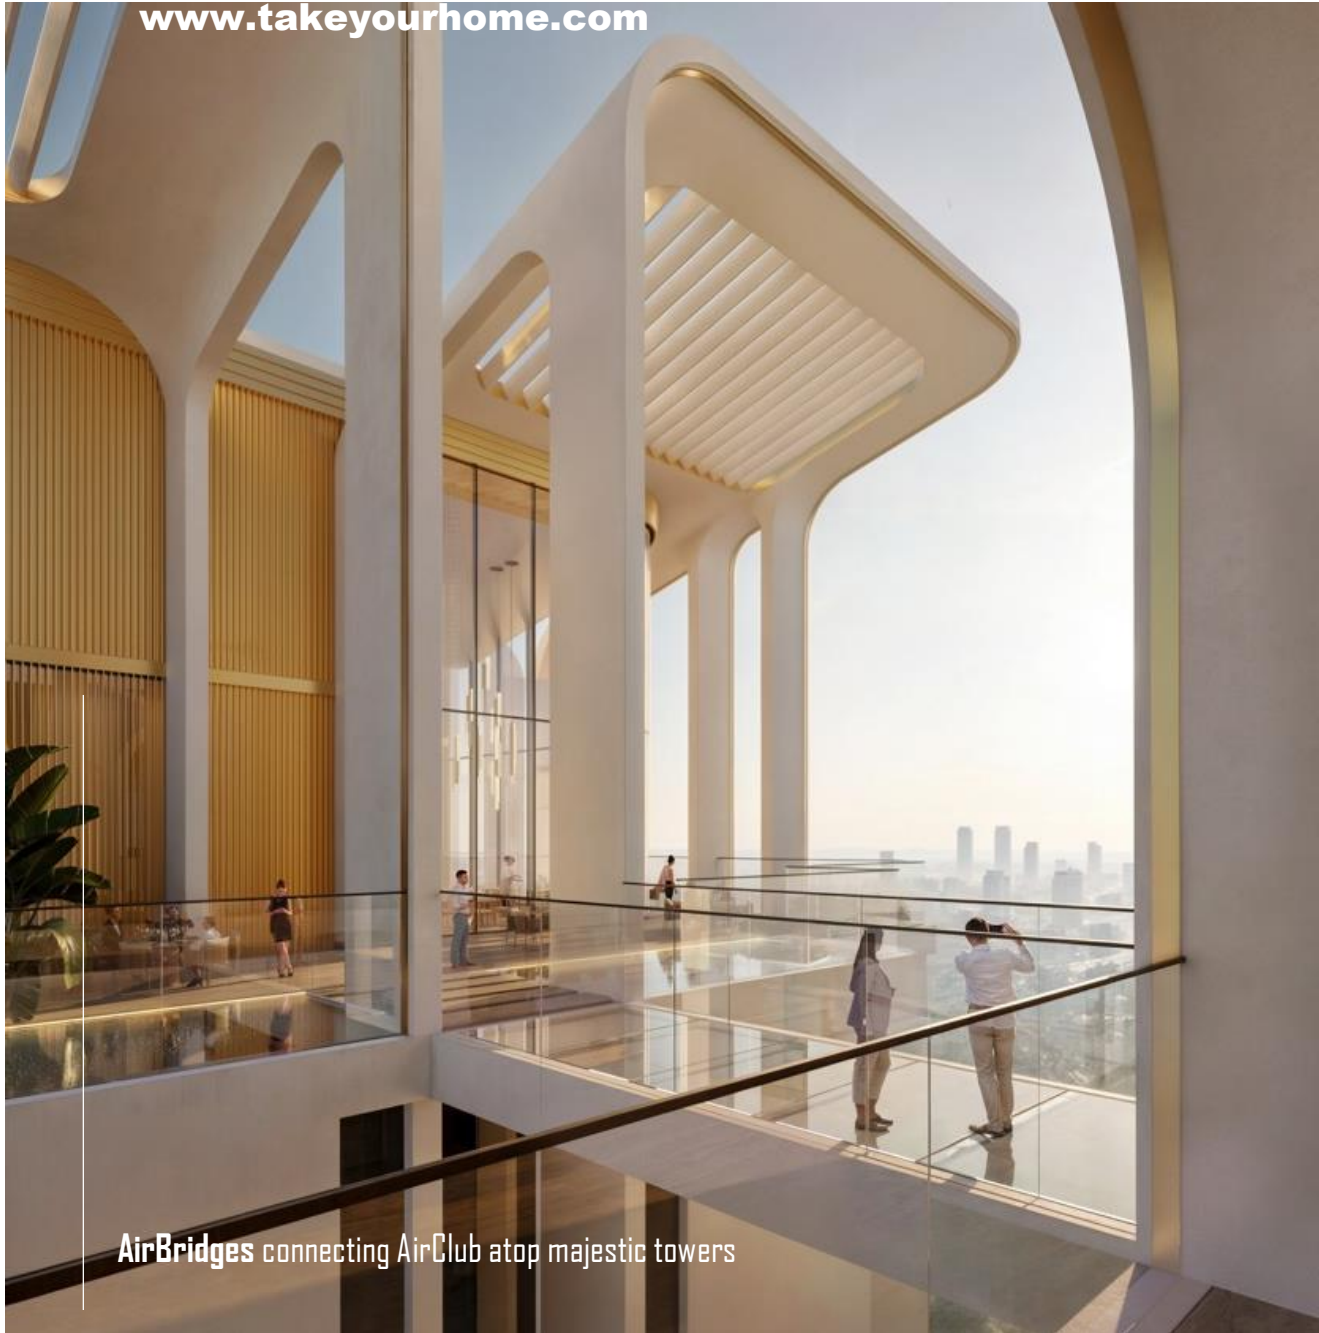

That Is Set To Become the Beacon Of Luxury,
Adorned By A Waterfall Design

A UNIQUE CONCEPT OF ZONING AND CONNECTIVITY

- The club's program is distributed across the **ground floor** and the **rooftop**
- These are **linked by elevators**.
- Amenities within each tower are **paired based on their nature**:
 - the Spa is linked with the Gym,
 - the Family Zone with the Lagoon Restaurant
 - the Business Club with both the bar and Executive Lounge.

www.takeyourhome.com

AirBridges connecting AirClub atop majestic towers

~1,25,000 SFT
Of Club Amenities

Connected Through
A Glass **AirBridge**

Making It **The Largest Interconnected Sky
Experience**
In Gurugram