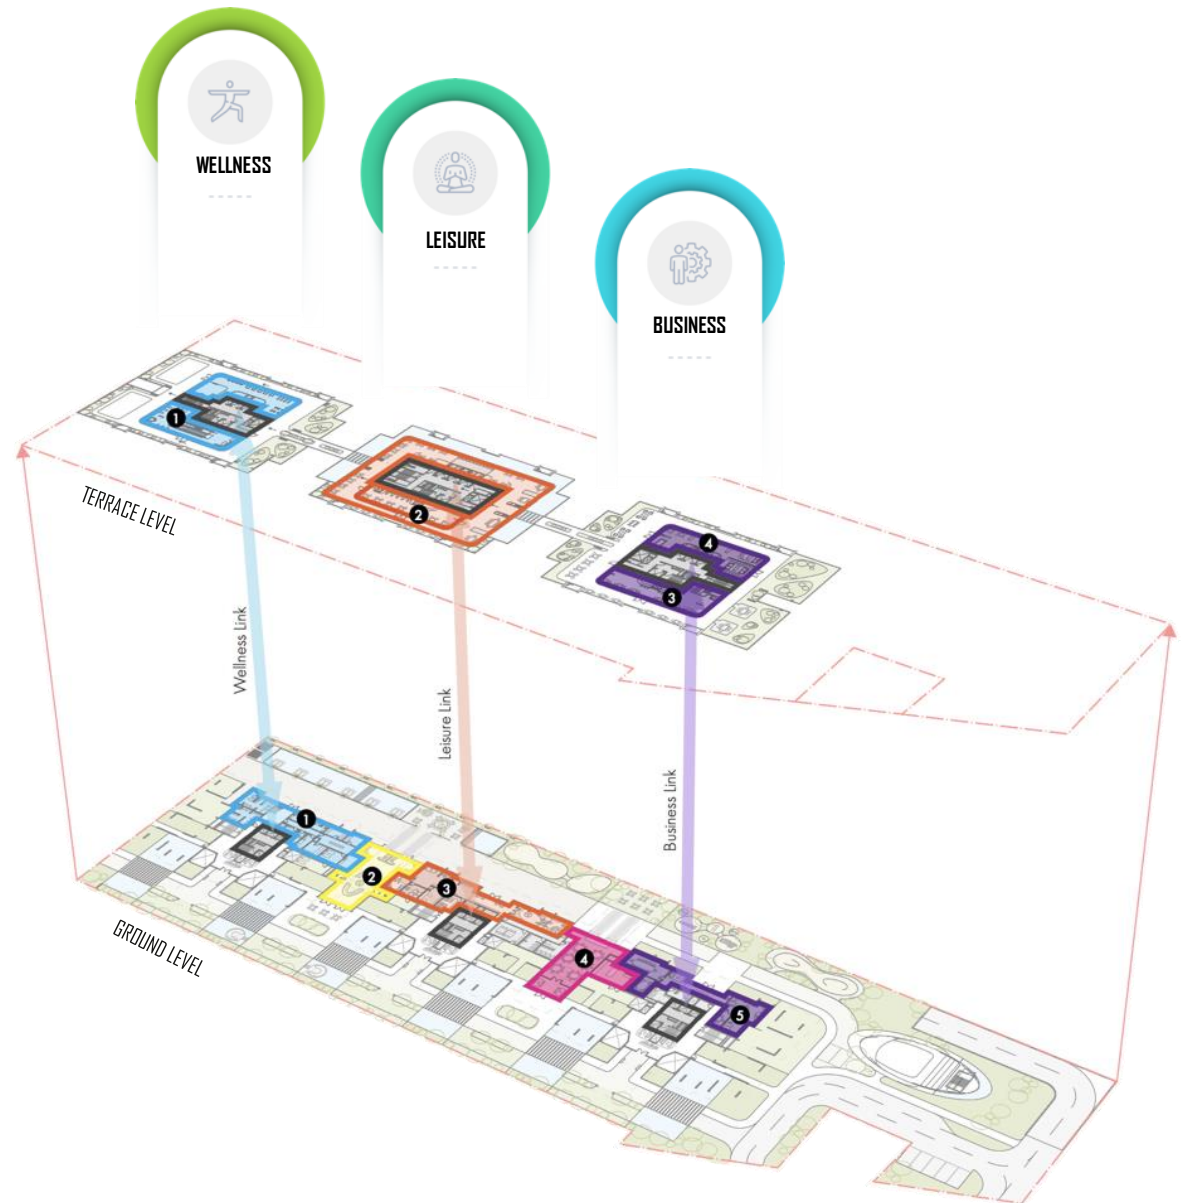

Marina Sands Bay, Singapore

The Skypark, Hong Kong

Oxley & Stirling Residences, Australia

Pinnacle@Duxton, Singapore

Now Experience The Same In

GURUGRAM

LIVE THE LARGEST
AIR CLUB EXPERIENCE
In Gurugram

THE CROWNING GLORY

That Is Set To Become the Beacon Of Luxury,
Adorned By A Waterfall Design

A UNIQUE CONCEPT OF ZONING AND CONNECTIVITY

- The club's program is distributed across the **ground floor** and the **rooftop**
- These are **linked by elevators**.
- Amenities within each tower are **paired based on their nature**:
 - the Spa is linked with the Gym,
 - the Family Zone with the Lagoon Restaurant
 - the Business Club with both the bar and Executive Lounge.

www.takeyourhome.com

AirBridges connecting AirClub atop majestic towers

~1,25,000 SFT
Of Club Amenities

Connected Through
A Glass **AirBridge**

Making It **The Largest Interconnected Sky
Experience**
In Gurugram