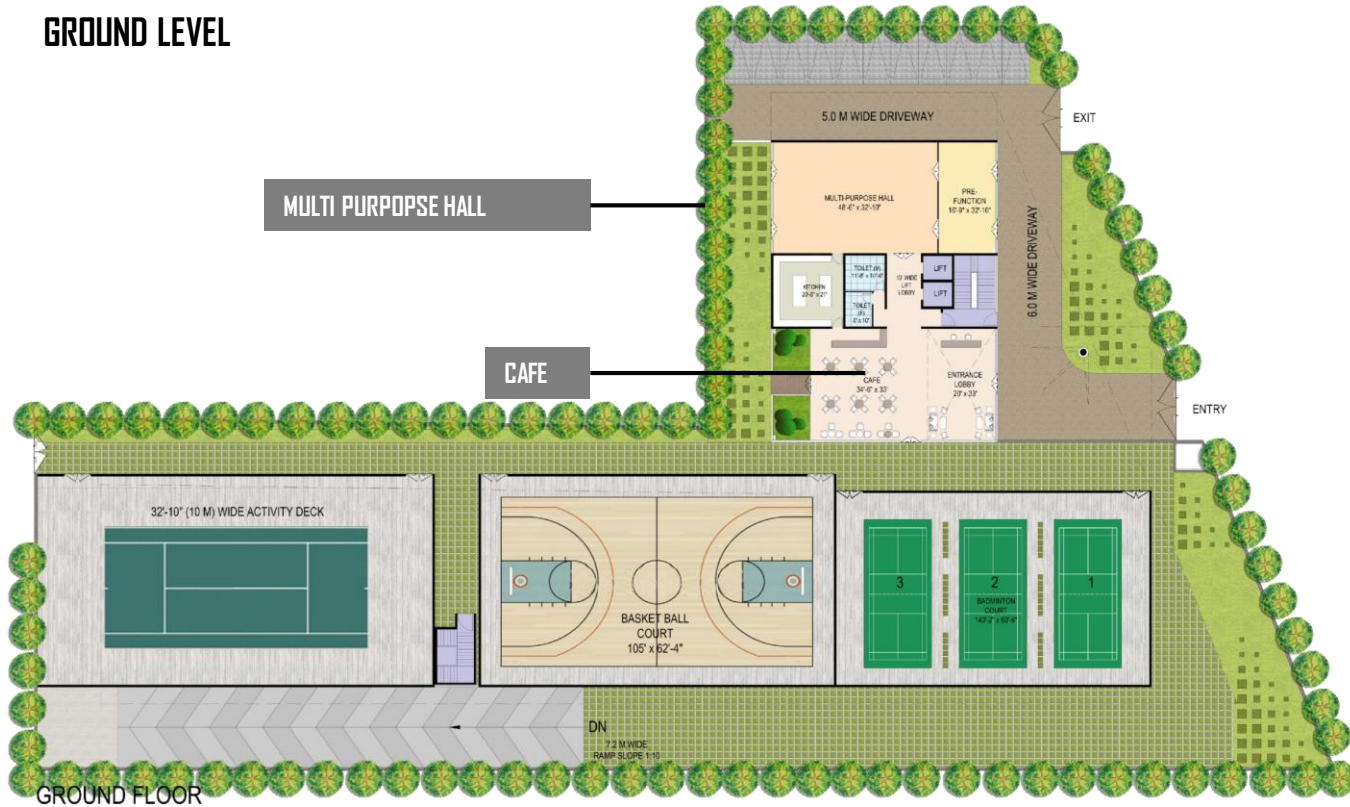

That Is Set To Become the Beacon Of Luxury,
Adorned By A Waterfall Design

A UNIQUE CONCEPT OF ZONING AND CONNECTIVITY

- The club's program is distributed across the **ground floor** and the **rooftop**
- These are **linked by elevators**.
- Amenities within each tower are **paired based on their nature**:
 - the Spa is linked with the Gym,
 - the Family Zone with the Lagoon Restaurant
 - the Business Club with both the bar and Executive Lounge.

www.takeyourhome.com

AirBridges connecting AirClub atop majestic towers

~1,25,000 SFT
Of Club Amenities

Connected Through
A Glass **AirBridge**

Making It **The Largest Interconnected Sky
Experience**
In Gurugram

STATE-OF-THE-ART SPORTS CLUB

GROUND LEVEL

GROUND FLOOR

LOWER GROUND

LEVEL - 1

CREATING A PERFECT ECOSYSTEM

For Every Desire Of Live, Work,
Leisure And More..

WELLNESS

The Healing Zone

- Skating Area
- Yoga
- Amphitheatre
- Garden
- Meditation Zone
- Games Area
- Sunken Ponds
- Swimming Pool
- Sauna
- Hamam
- Ice Room
- Steam Room
- Outdoor Fitness
- Water Feature
- Cloud Meditation
- Outdoor Classes
- Cardio
- Climbing Wall
- Banquet Hall
- Spa
- Playground
- Banquet Lawn