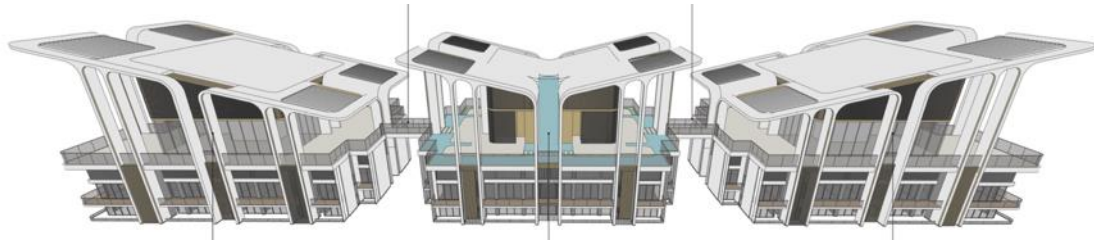

THE CROWN

A BEACON OF ELEGANCE AND AUTHORITY

Standing tall atop the tower, the crown **gleams with an aura of sophistication and power and a sense of regal authority.**