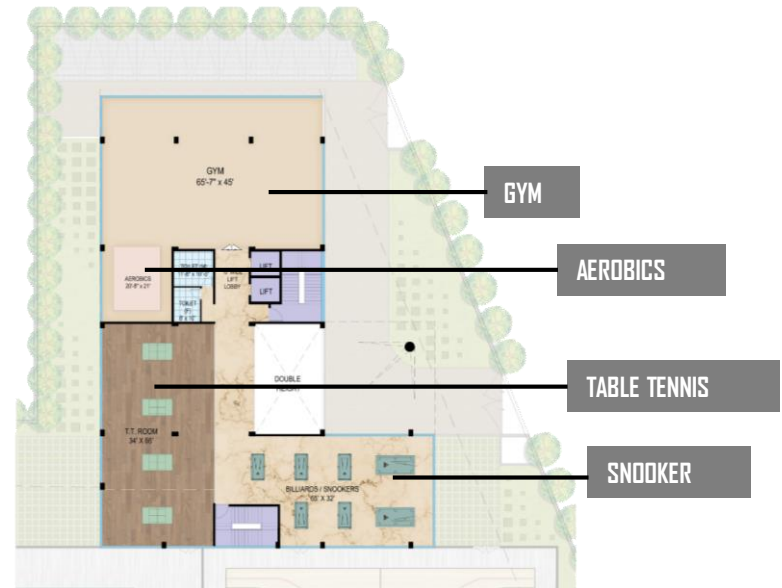

That Is Set To Become the Beacon Of Luxury,
Adorned By A Waterfall Design

A UNIQUE CONCEPT OF ZONING AND CONNECTIVITY

- The club's program is distributed across the **ground floor** and the **rooftop**
- These are **linked by elevators**.
- Amenities within each tower are **paired based on their nature**:
 - the Spa is linked with the Gym,
 - the Family Zone with the Lagoon Restaurant
 - the Business Club with both the bar and Executive Lounge.

www.takeyourhome.com

AirBridges connecting AirClub atop majestic towers

~1,25,000 SFT
Of Club Amenities

Connected Through
A Glass **AirBridge**

Making It **The Largest Interconnected Sky
Experience**
In Gurugram

STATE-OF-THE-ART SPORTS CLUB

GROUND LEVEL

GROUND FLOOR

LOWER GROUND

LEVEL - 1

CREATING A PERFECT ECOSYSTEM

For Every Desire Of Live, Work,
Leisure And More..

WELLNESS

The Healing Zone

- Skating Area
- Yoga
- Amphitheatre
- Garden
- Meditation Zone
- Games Area
- Sunken Ponds
- Swimming Pool
- Sauna
- Hamam
- Ice Room
- Steam Room
- Outdoor Fitness
- Water Feature
- Cloud Meditation
- Outdoor Classes
- Cardio
- Climbing Wall
- Banquet Hall
- Spa
- Playground
- Banquet Lawn